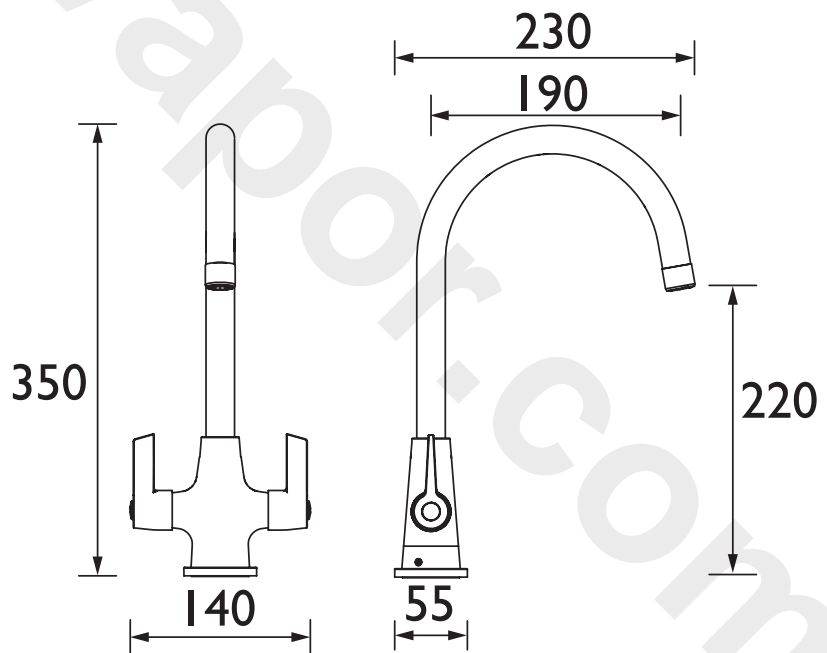

EC SNK EF C TO

ECHO Tap Range Echo Easyfit Mono Sink Mixer Chrome Tap Only

Features:

- Long life and easy to use 1/4 turn ceramic disc valves
- Product supplied without Easyfit base
- Minimum working pressure of 0.4 bar

Product Certifications:

WRAS Cert. Number: 2012918
WRAS Expiry Date: 31/12/2025

For more products, visit our website:
<http://www.bristan.com>

Specification

Product Type:	Kitchen Taps
Main Construction Material:	Brass
Mount Type:	Deck Mounted
Handle Type:	Lever
Connection Inlet:	1/2" BSP Female Flexible Tails
Connection Outlet:	M24 Aerator Laminar Max. Flow
Number of Tap Holes:	1
Valve/Cartridge Type:	1/2" Ceramic Disc Valve
Plumbing System Requirements:	Suitable for all plumbing systems
Minimum Dynamic Pressure (bar):	0.4 bar
Maximum Dynamic Pressure (bar):	5.0 bar
Maximum Hot Water Temperature °C:	65°C
Maximum Static Pressure (bar):	10 bar
Flow Type:	Single Flow
Isolation Included:	Yes

Dimensions (measurements in mm)

Flow Rates (l/min)

System Pressure (bar)	0.4	0.5	1	2	3	5
EC SNK EF C TO (mixed)	10.8	12.0	17.0	24.1	29.5	38.1

TECHNICAL DATA SHEET

BRISTAN